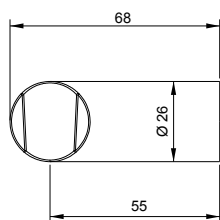

SG304R

Supporto doccia regolabile ROUND in ottone cromato.

ROUND adjustable shower holder brass chrome plated.

Держатель душа регулируемый настенный держатель латунь хром.