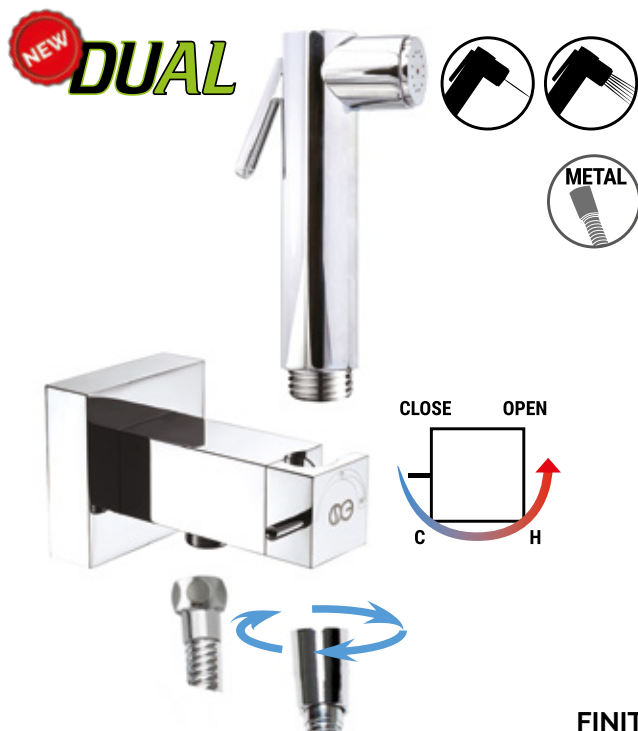

SG960

KIT MISCELATORE QUADRO COMPLETO DUAL (2 getti). Doccetta DUAL 2 getti in ottone cromato + miscelatore progressivo SQUARE in ottone cromato + flessibile doppia aggraffatura 1,20 mt. 1/2" F cono girevole x 1/2" F esagonale in ottone cromato.

Complete DUAL SQUARE MIXER (2 jets). Brass chrome plated shut-off handshower + brass chrome plated SQUARE mixer + brass chrome plated shower hose double clamping 1,20 Mt. 1/2" F conical anti-twist nut x 1/2" F hexagonal nut.

Комплект гигиенический душ DUAL SQUARE MIXER латунь хром. гигиенический душ латунь хром + Скрытый прогрессивный смеситель латунь хром + душевой гибкий шланг металлический 120см двойная сшивка 1/2"м вращающийся конус 1/2" м шестиугольная хром.

FINITURE - FINISHES - ОТДЕЛКА

CODE + NS ● Nickel spazzolato Nickel brushed Никель матовый	CODE + BR ● Bronzo Bronze plated Бронза	CODE + BI ● Bianco White Белый	CODE + NE ● Nero Black Черный	Altre finiture disponibili su richiesta Finishes on request Отделка по запросу