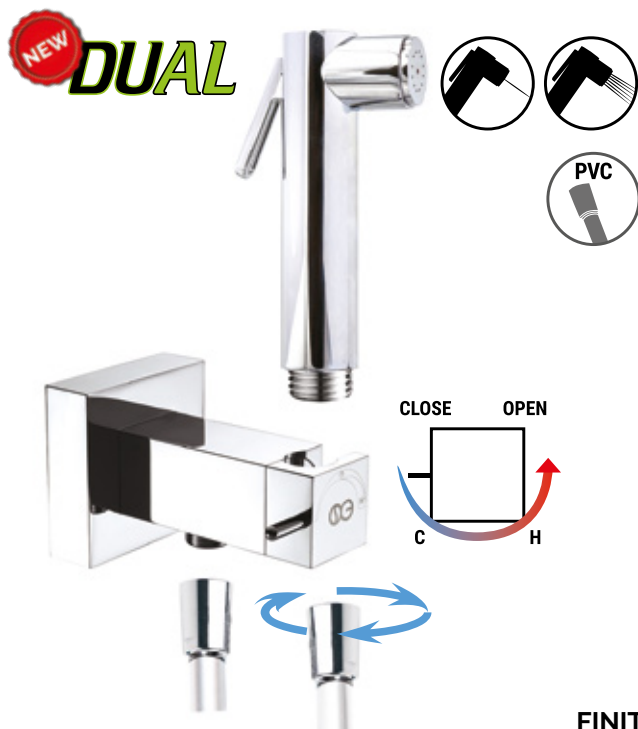

SG965

KIT MISCELATORE QUADRO COMPLETO DUAL (2 getti). Doccetta DUAL 2 getti in ottone cromato + miscelatore progressivo SQUARE in ottone cromato + flessibile PVC silver 1,20 mt. 1/2" F cono girevole x 1/2" F cono girevole.

Complete DUAL SQUARE MIXER (2 jets). Brass chrome plated shut-off handshower + brass chrome plated SQUARE mixer + PVC silver shower hose 1,20 Mt. 1/2" F conical anti-twist nut x 1/2" F conical anti-twist nut.

Комплект гигиенический душ DUAL SQUARE MIXER латунь хром. гигиенический душ латунь хром + Скрытый прогрессивный смеситель латунь хром + душевой гибкий шланг ПВХ серебро 120см 1/2" м вращающийся конус 1/2" м вращающийся конус.

FINITURE - FINISHES - ОТДЕЛКА

CODE + BI ● Bianco
White
Белый

CODE + NE ● Nero
Black
Черный