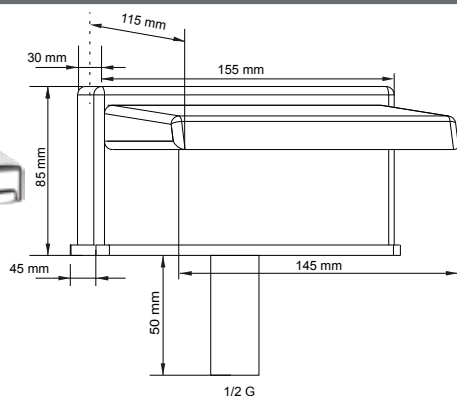

BOCCE AQUAVELUM

AQUAVELUM SPOUT - AQUAVELUM КАСКАДНЫЙ ИЗЛИВ

VE201VC

Bocca bordo vasca chiusa con attacco 1/2" G m

Bath spout (closed) 1/2" G

Каскадный излив закрытый 1/2" gas для ванной латунь хром.