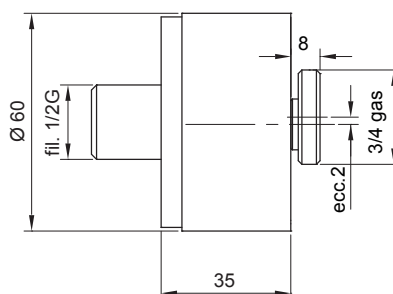

DIMENSIONI PRINCIPALI - MAIN DIMENSIONS - DIMENSIONS PRINCIPALES