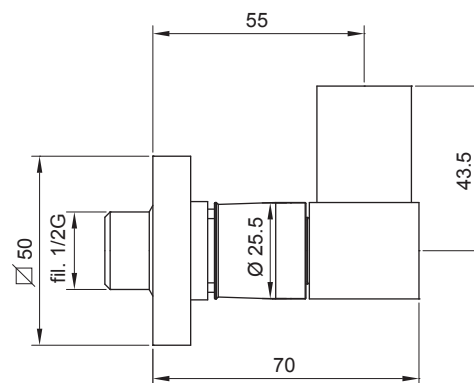

DIMENSIONI PRINCIPALI - MAIN DIMENSIONS - DIMENSIONS PRINCIPALES