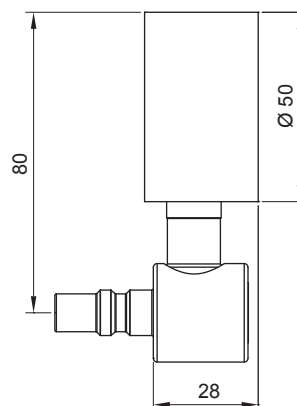

DIMENSIONI PRINCIPALI - MAIN DIMENSIONS - DIMENSIONS PRINCIPALES