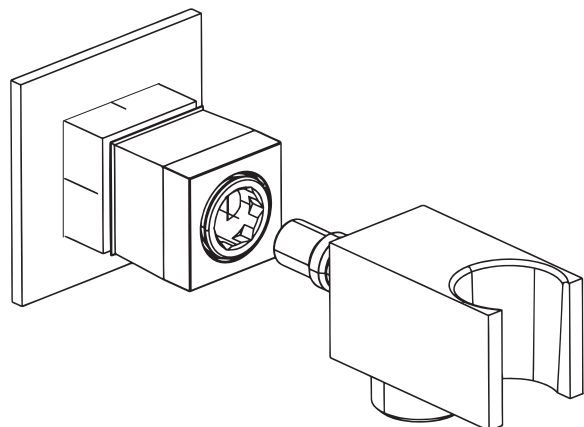

DESCRIZIONE - DESCRIPTION - DESCRIPTION

IG700R
Innesto 1/2"G con
porta doccetta

IG700R
1/2"G connection with
shower holder

IG700R
Grefe 1/2"G avec
support douchette

DIMENSIONI PRINCIPALI - MAIN DIMENSIONS - DIMENSIONS PRINCIPALES

IG800S

Bagno
Bathroom
Salle de bain

Locale tecnico
Technical room
Local technique

Cucina
Kitchen
Cuisine

Riscaldamento
Heating
Chauffage

Giardino
Garden
Jardin

- Attacco rapido acqua Square con porta doccetta in ottone cromato per connessioni flessibile doccetta.
- Square brass chrome plated rapid fitting with shower holder for shower hoses connection.
- Raccord rapide eau Square avec support douchette en laiton chromé pour connexion flexible douchette.

DESCRIZIONE - DESCRIPTION - DESCRIPTION

IG800S
Innesto 1/2"G con
porta doccetta

IG800S
1/2"G connection with
shower holder

IG800S
Grefe 1/2"G avec
support douchette

DIMENSIONI PRINCIPALI - MAIN DIMENSIONS - DIMENSIONS PRINCIPALES