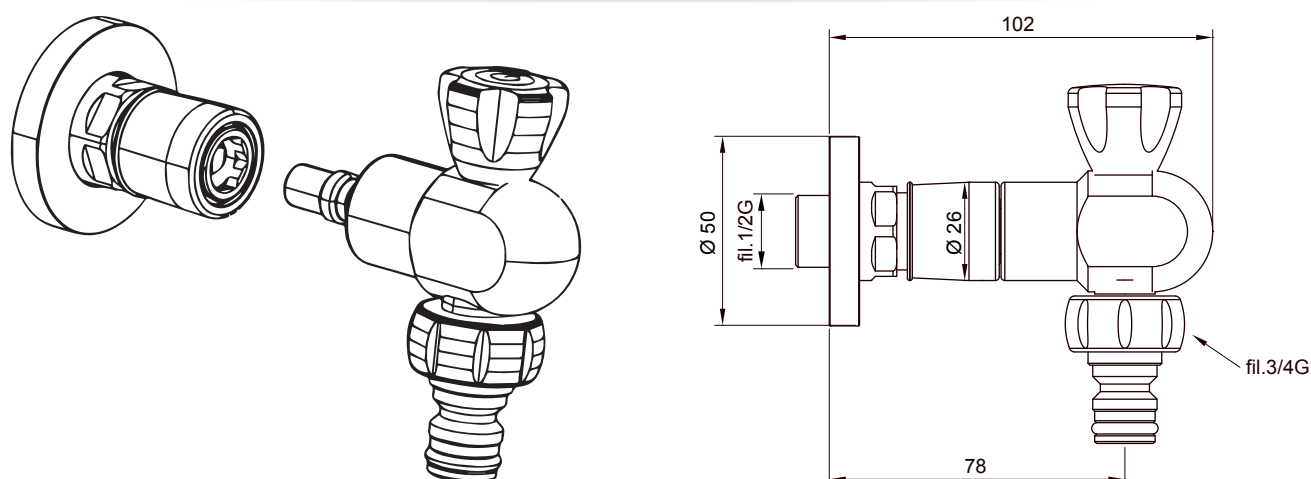

IG400GB
Antique bronze plated

IG400GB
Finition bronze vieux

IG400GR
Finitura rame antico

IG400GR
Copper plated

IG400GR
Finition cuivre vieux

DIMENSIONI PRINCIPALI - MAIN DIMENSIONS - DIMENSIONS PRINCIPALES