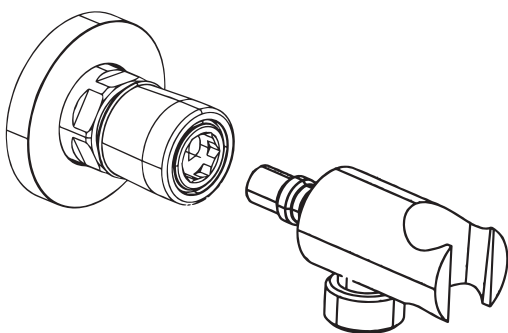

- Attacco rapido acqua Round con porta doccetta in ottone cromato per connessioni flessibile doccetta.
- Round brass chrome plated rapid fitting with shower holder for shower hoses connection.
- Raccord rapide eau Round avec support douchette en laiton chromé pour connexion flexible douchette.

DESCRIZIONE - DESCRIPTION - DESCRIPTION

IG700R
Innesto 1/2"G con
porta doccetta

IG700R
1/2"G connection with
shower holder

IG700R
Grefe 1/2"G avec
support douchette

DIMENSIONI PRINCIPALI - MAIN DIMENSIONS - DIMENSIONS PRINCIPALES