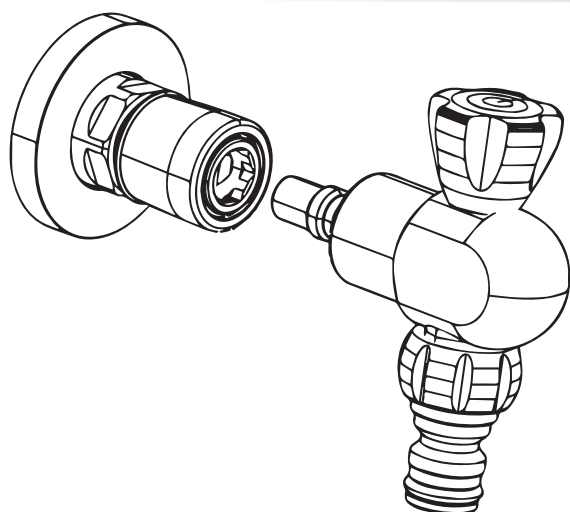

IG450GB
Antique bronze plated

IG450GB
Finition bronze vieux

IG450GR
Finitura rame antico

IG450GR
Copper plated

IG450GR
Finition cuivre vieux

DIMENSIONI PRINCIPALI - MAIN DIMENSIONS - DIMENSIONS PRINCIPALES