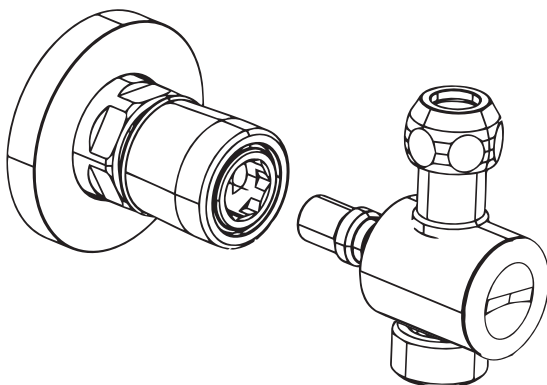

DIMENSIONI PRINCIPALI - MAIN DIMENSIONS - DIMENSIONS PRINCIPALES