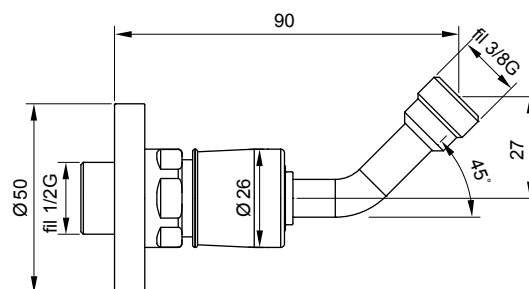

DIMENSIONI PRINCIPALI - MAIN DIMENSIONS - DIMENSIONS PRINCIPALES