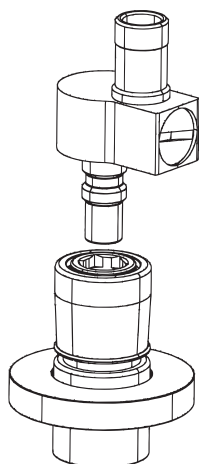

DIMENSIONI PRINCIPALI - MAIN DIMENSIONS - DIMENSIONS PRINCIPALES