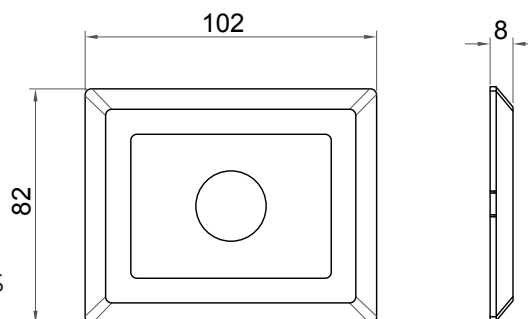

IG910UGC STANDARD

- **Placca presa acqua (parti esterne) inUNICA by inGENIUS**
- *External "inUNICA by inGENIUS" socket parts*
- **Plaque prise d'eau (partie extérieure) inUNICA by inGENIUS**

FINITURE - FINISHES - FINITIONS

IG910UGC
PULSANTE Grigio
COVER Cromo

IG910UGC
Grey **BUTTON** &
chrome **PLATE**

IG910UGC
BOUTON gris
COVER chrome

- **La geniale soluzione inUNICA by inGENIUS filo muro è composta da:**
- *The ingenious solution by inUNICA by inGENIUS is composed of:*
- *La solution géniale inUNICA by inGENIUS à fil du mur est composée par:*