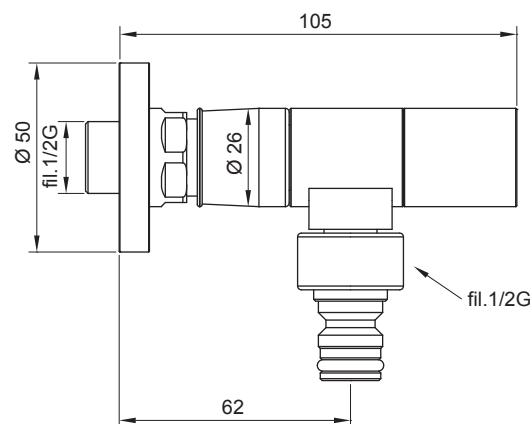

DIMENSIONI PRINCIPALI - MAIN DIMENSIONS - DIMENSIONS PRINCIPALES