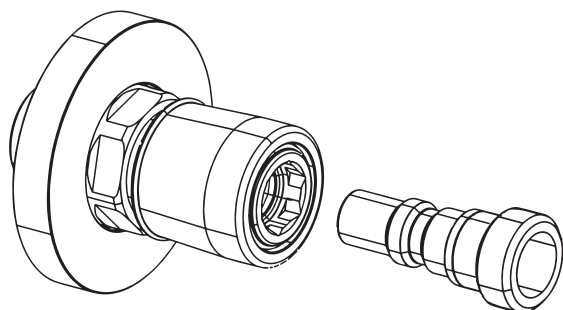

DIMENSIONI PRINCIPALI - MAIN DIMENSIONS - DIMENSIONS PRINCIPALES