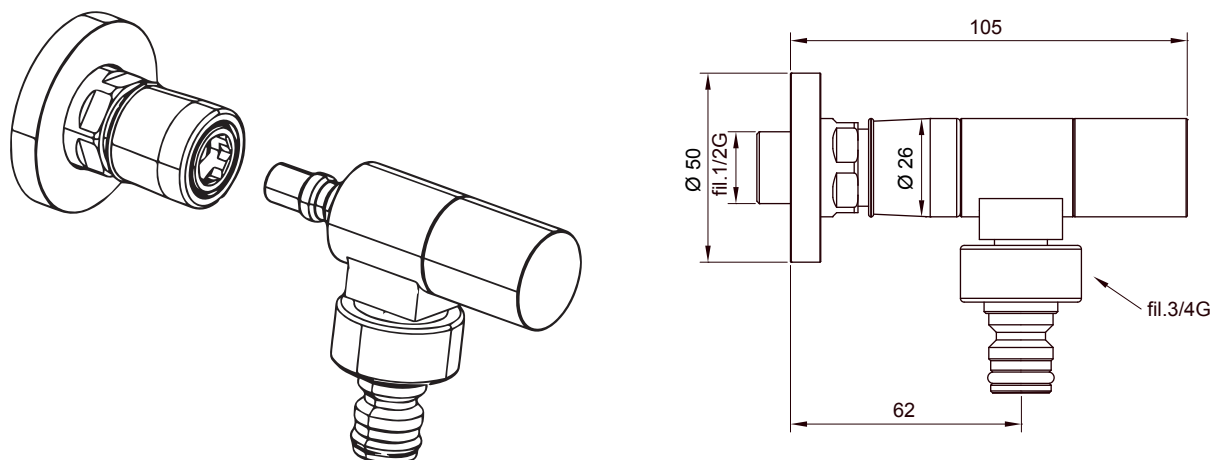

IG460GB
Antique bronze plated

IG460GB
Finition bronze vieux

IG460GR
Finitura rame antico

IG460GR
Copper plated

IG460GR
Finition cuivre vieux

DIMENSIONI PRINCIPALI - MAIN DIMENSIONS - DIMENSIONS PRINCIPALES