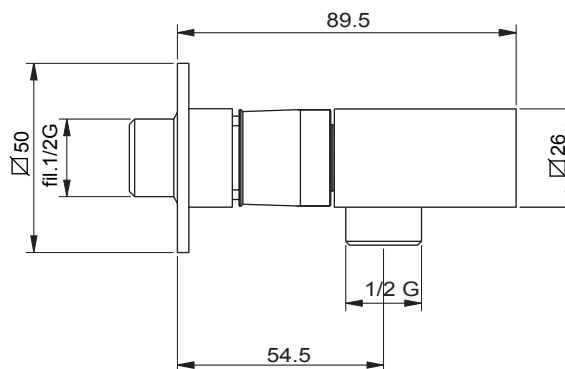

DESCRIZIONE - DESCRIPTION - DESCRIPTION

IG800S
Innesto 1/2"G con
porta doccetta

IG800S
1/2"G connection with
shower holder

IG800S
Grefe 1/2"G avec
support douchette

DIMENSIONI PRINCIPALI - MAIN DIMENSIONS - DIMENSIONS PRINCIPALES