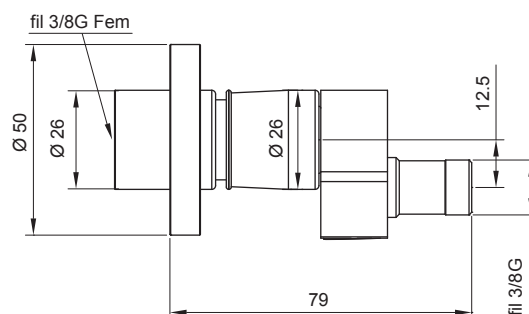

DIMENSIONI PRINCIPALI - MAIN DIMENSIONS - DIMENSIONS PRINCIPALES