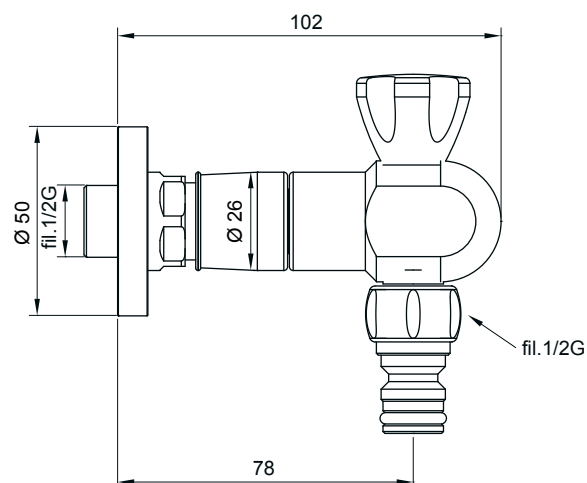

IG450GB
Antique bronze plated

IG450GB
Finition bronze vieux

IG450GR
Finitura rame antico

IG450GR
Copper plated

IG450GR
Finition cuivre vieux

DIMENSIONI PRINCIPALI - MAIN DIMENSIONS - DIMENSIONS PRINCIPALES