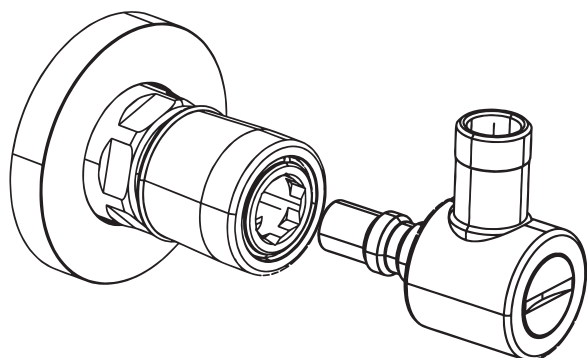

DIMENSIONI PRINCIPALI - MAIN DIMENSIONS - DIMENSIONS PRINCIPALES