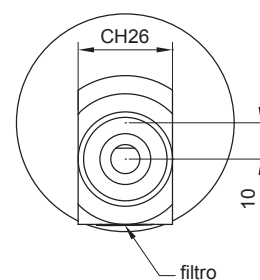

DIMENSIONI PRINCIPALI - MAIN DIMENSIONS - DIMENSIONS PRINCIPALES