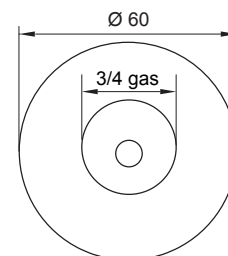

DIMENSIONI PRINCIPALI - MAIN DIMENSIONS - DIMENSIONS PRINCIPALES