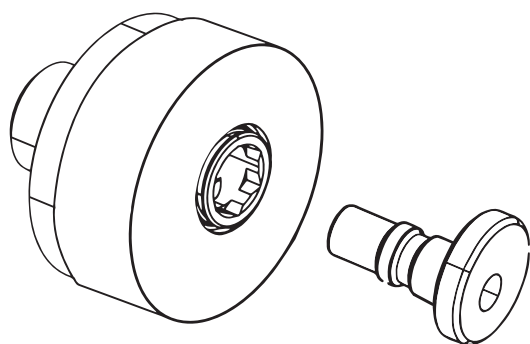

DIMENSIONI PRINCIPALI - MAIN DIMENSIONS - DIMENSIONS PRINCIPALES