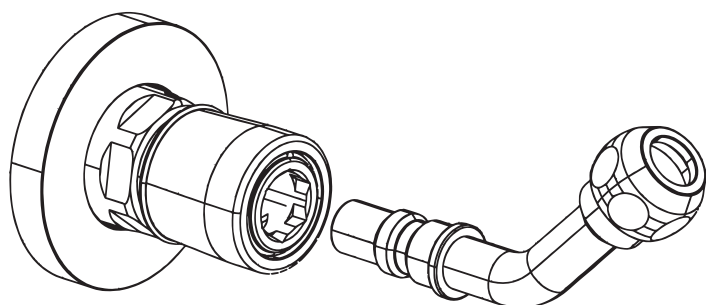

DIMENSIONI PRINCIPALI - MAIN DIMENSIONS - DIMENSIONS PRINCIPALES